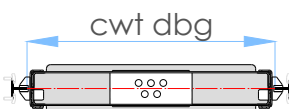

technical sheet

product name:
cwt frame 1.1 single row

please check the dimensions at our technical tables.