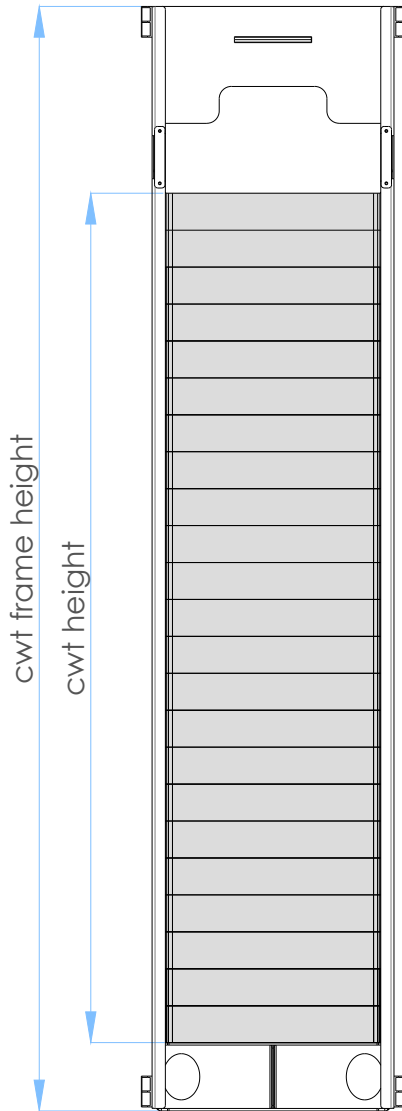

technical sheet

product name:
cwt frame 1.1 single row

please check the dimensions at our technical tables.