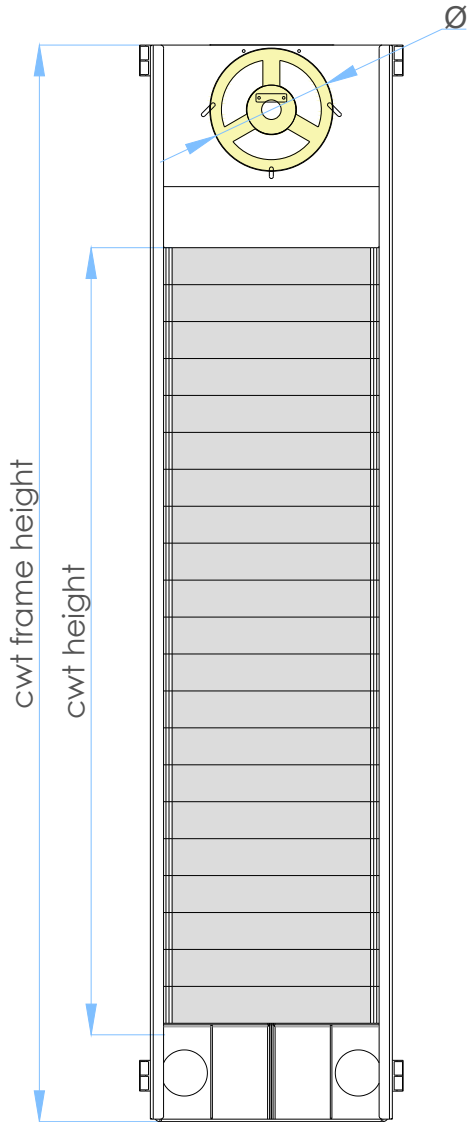

# technical sheet

**product name:**

cwt frame 2.1 double row

please check the dimensions at our technical tables.

[professorelevator.com](http://professorelevator.com)